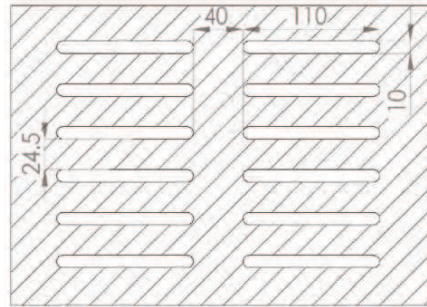

PATINATED

Piterak® Slim, Piterak® XS