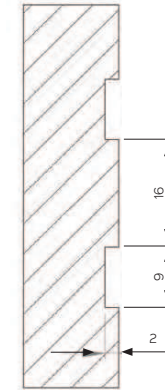

* With the V-clip® fixing system : see p.52
All module heights and lengths are available in imperial dimensional products

** Option for vertical profile/rail with EPDM gasket available. Please enquire via your local Terreal Contact.

Zéphir® Evolution, Piterak® Slim, Piterak® XS
Ridged dimensions : H9 x P2 mm

GROOVED 13.6

Piterak® Slim
Grooved dimensions : H13 x P6 mm

Other Profiles Available Upon Request