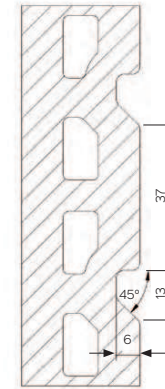

* With the V-clip® fixing system : see p.52
All module heights and lengths are available in imperial dimensional products

** Option for vertical profile/rail with EPDM gasket available. Please enquire via your local Terreal Contact.

Zéphir® Evolution, Piterak® Slim, Piterak® XS
Ridged dimensions : H9 x P2 mm

GROOVED 13.6

Piterak® Slim
Grooved dimensions : H13 x P6 mm

Other Profiles Available Upon Request